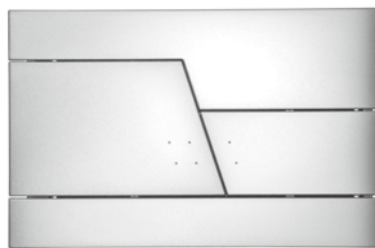

- Bottom, side, top and rear water supply
- Suitable for modern, narrow 500mm furniture
- 2" outlet dual flush valve with 500mm long cable
- Easy installation
- Water saving flush

Muritz Dual Flush Press Panel

E20372 - Chrome £44.46

Muritz Dual Flush Press Panel

E20373 - Satin £44.34

Muritz Dual Flush Press Panel

E20374 - White £40.70

Como Dual Flush Press Panel

E20369 - Chrome £44.34

Como Dual Flush Press Panel