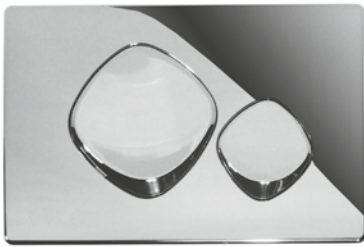

Contactless Dual Flush Sensor Kit

TR9014

Sensor Kit For Cisterns - Requires Batteries

£250.52

Fluidmaster Compact Concealed

CN12218C

Fluidmaster compact concealed cistern

£136.99

- Bottom, side, top and rear water supply
- Suitable for modern, narrow 500mm furniture
- 2" outlet dual flush valve with 500mm long cable
- Easy installation
- Water saving flush

Muritz Dual Flush Press Panel