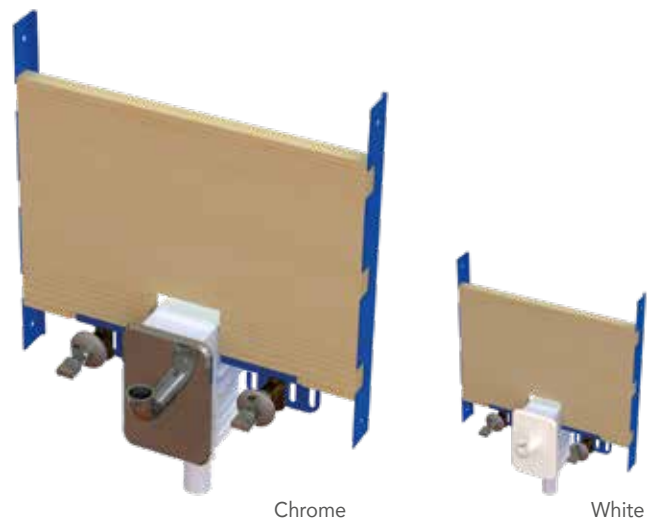

Concealed Dual Flush Cistern - 980mm

E20386

Cistern Only - Requires Press Panel

£171.71

Top or front access

Check press panel for compatibility

Concealed Dual Flush Cistern - 1180mm

E20387

Cistern Only - Requires Press Panel

£171.71

Front access only

Check press panel for compatibility

Chrome

White

In-Wall Furniture Basin Frame

E20393