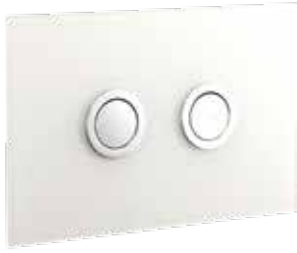

E20366 - Satin £59.21

Satin

Chrome

Prespa Dual Flush Press Panel

E20361 - Chrome £69.07

E20362 - Satin £69.07

Satin

Glass Effect Press Panel