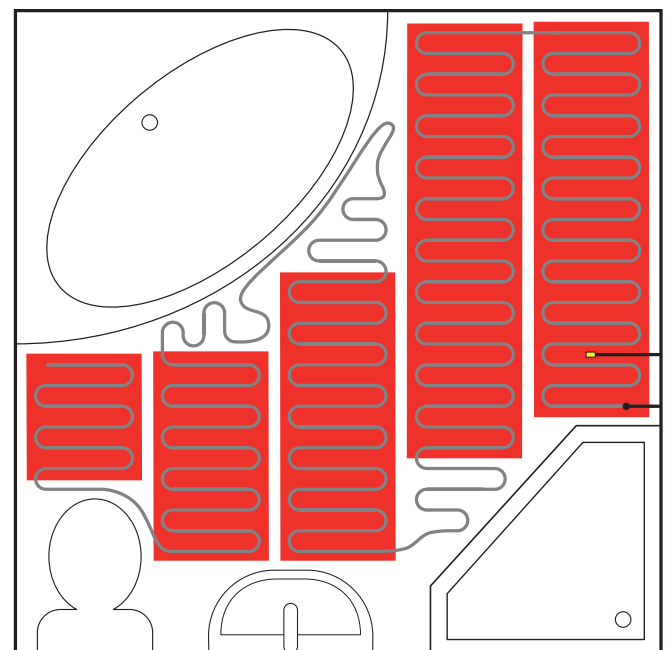

Mat System Layout

Simple, flexible installation

Diagram below shows a typical bathroom layout.