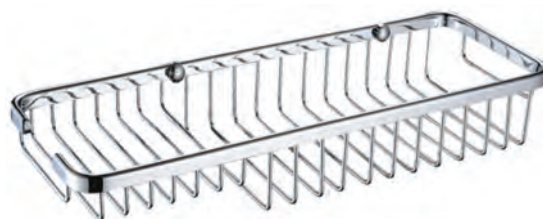

Wire Basket Wall Fixed

COMP BASK02 C
w355 x h50 x d130

£85.38