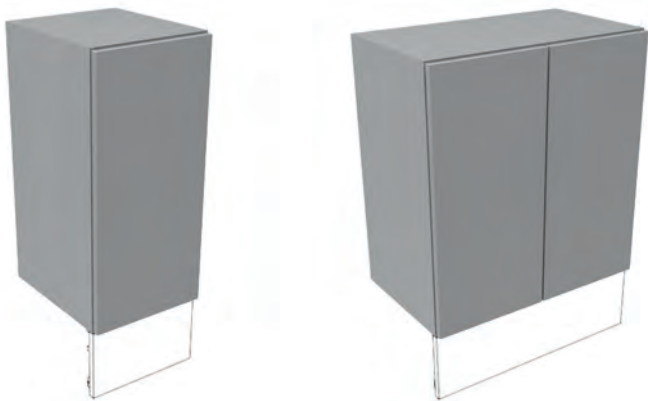

Sleek Style
1 or 2 Door Floor Cupboard
• Plinths Available Separately

Sleek Style

Floor Mounted Cupboards

F2033HDL. __ Standard Depth (Add finish to code) 1 Door Floor Cupboard w200 x h820 x d353	£325.26
F3033HDL. __ Standard Depth (Add finish to code) 1 Door Floor Cupboard w300 x h820 x d353	£356.05
F2032HDL. __ Slim Depth (Add finish to code) 1 Door Floor Cupboard w200 x h820 x d218	£318.88
F3032HDL. __ Slim Depth (Add finish to code) 1 Door Floor Cupboard w300 x h820 x d218	£339.98
F6033HD. __ Standard Depth (Add finish to code) 2 Door Floor Cupboard w600 x h820 x d353	£522.02

Codes listed above are for left hand hinge configuration. To order right hand hinge, replace L with R in code.

.W Gloss White	.MT Midnight Grey	.NG Nordic Green