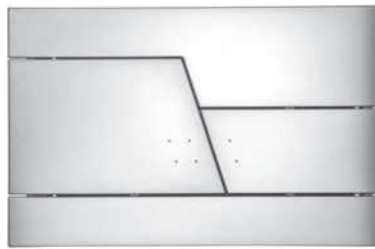

Como Dual Flush Press Panel

E20370 - Satin £44.34