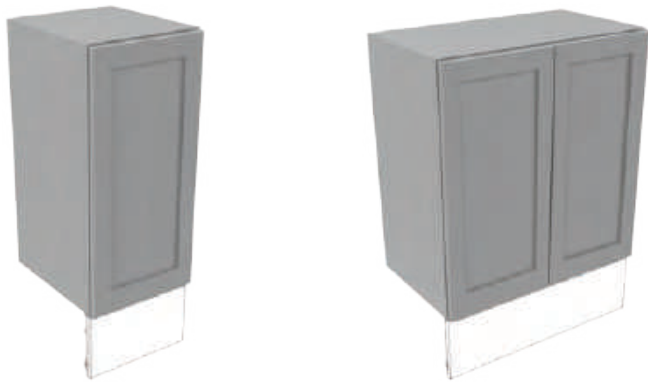

Shaker Style
1 or 2 Door Floor Cupboard
• Plinths Available Separately

Shaker Style

Floor Mounted Cupboards

F3033SW. __ Standard Depth (Add finish to code)	£356.05
1 Door Floor Cupboard w300 x h820 x d353	
F3032SW. __ Slim Depth (Add finish to code)	£339.98
1 Door Floor Cupboard w300 x h820 x d218	
F6033SW. __ Standard Depth (Add finish to code)	£522.02
2 Door Floor Cupboard w600 x h820 x d353	

.MT	.NW	.ST	.FL	.NG
Midnight Grey	Natural White	Stone Grey	Fossil	Nordic Green