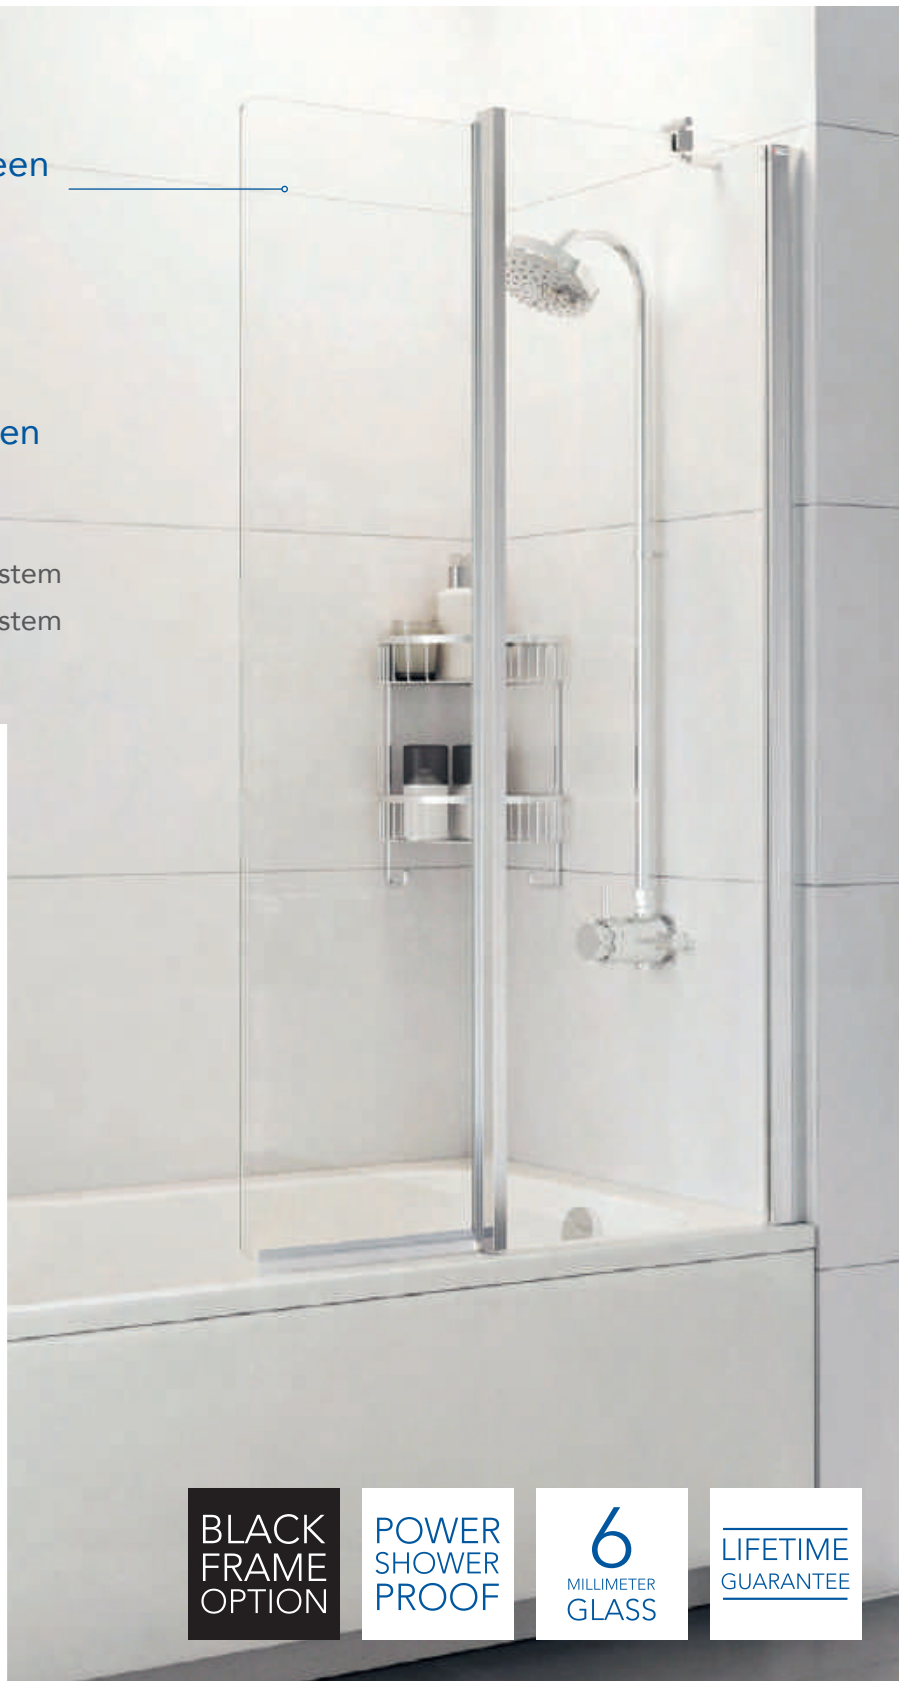

BLACK
FRAME
OPTION

POWER
SHOWER
PROOF

6
MILLIMETER
GLASS

LIFETIME
GUARANTEE

Esteem 6 Power Shower Bath Screen - 6mm

E50175 Clear Glass with Silver Frame
w820 x h1500 - Adjustment 810 - 835mm

£377.85

Esteem 6 Inward Folding Bath Screen - 6mm