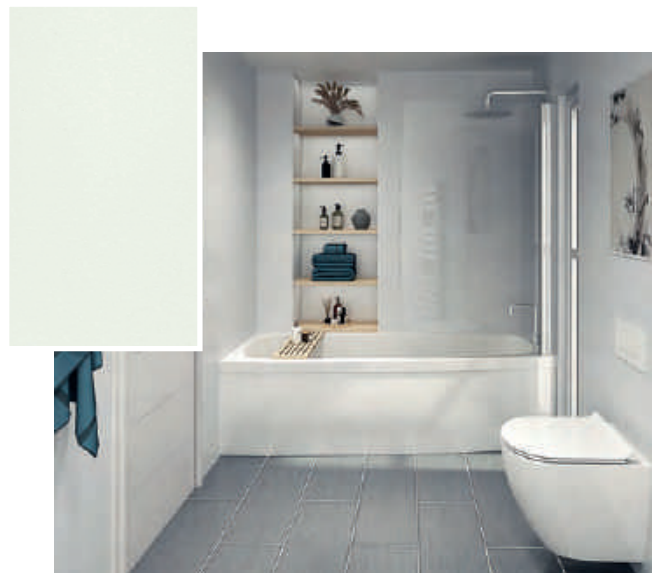

White Gloss

Wall Panel - 7-Ply Plywood Tongue and Groove E93151 2400 x 1200 x 11mm	£381.00
Wall Panel - 7-Ply Plywood Tongue and Groove E93153 2400 x 900 x 11mm	£381.10
Wall Panel - 7-Ply Plywood Tongue and Groove E93152 2400 x 600 x 11mm	£210.10
Wall Panel - Plywood Straight Edge E93154 2400 x 1200 x 11mm	£315.30
Wall Panel - Plywood Straight Edge E93155 2400 x 900 x 11mm	£315.30
Wall Panel - Plywood Straight Edge E93156 2400 x 600 x 11mm	£210.10