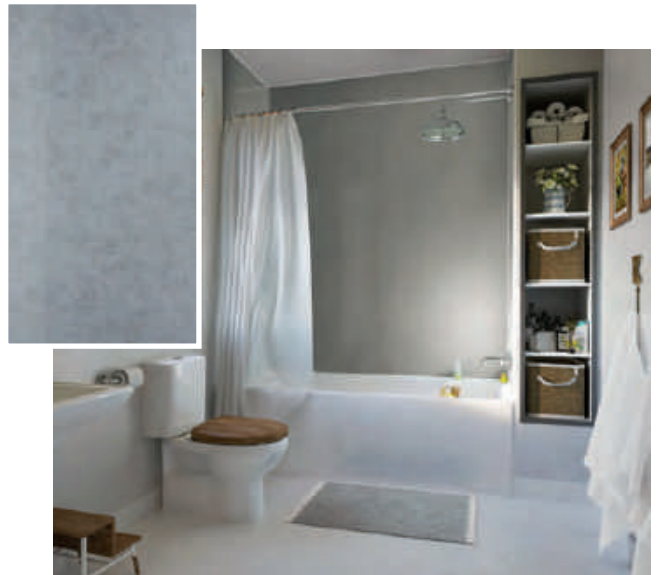

Grey Glimmer

Wall Panel - MDF Tongue and Groove	
E81106 2440 x 1200 (1179 FINAL) x 10.5mm	£357.93
Wall Panel - MDF Tongue and Groove	
E81108 2440 x 900 (879 FINAL) x 10.5mm	£221.88
Wall Panel - MDF Tongue and Groove	
E81107 2440 x 600 (579 FINAL) x 10.5mm	£196.22
Wall Panel - MDF Straight Edge	
E81109 2400 x 1200 x 10.5mm	£338.52
Wall Panel - MDF Straight Edge	
E81110 2400 x 900 x 10.5mm	£321.74