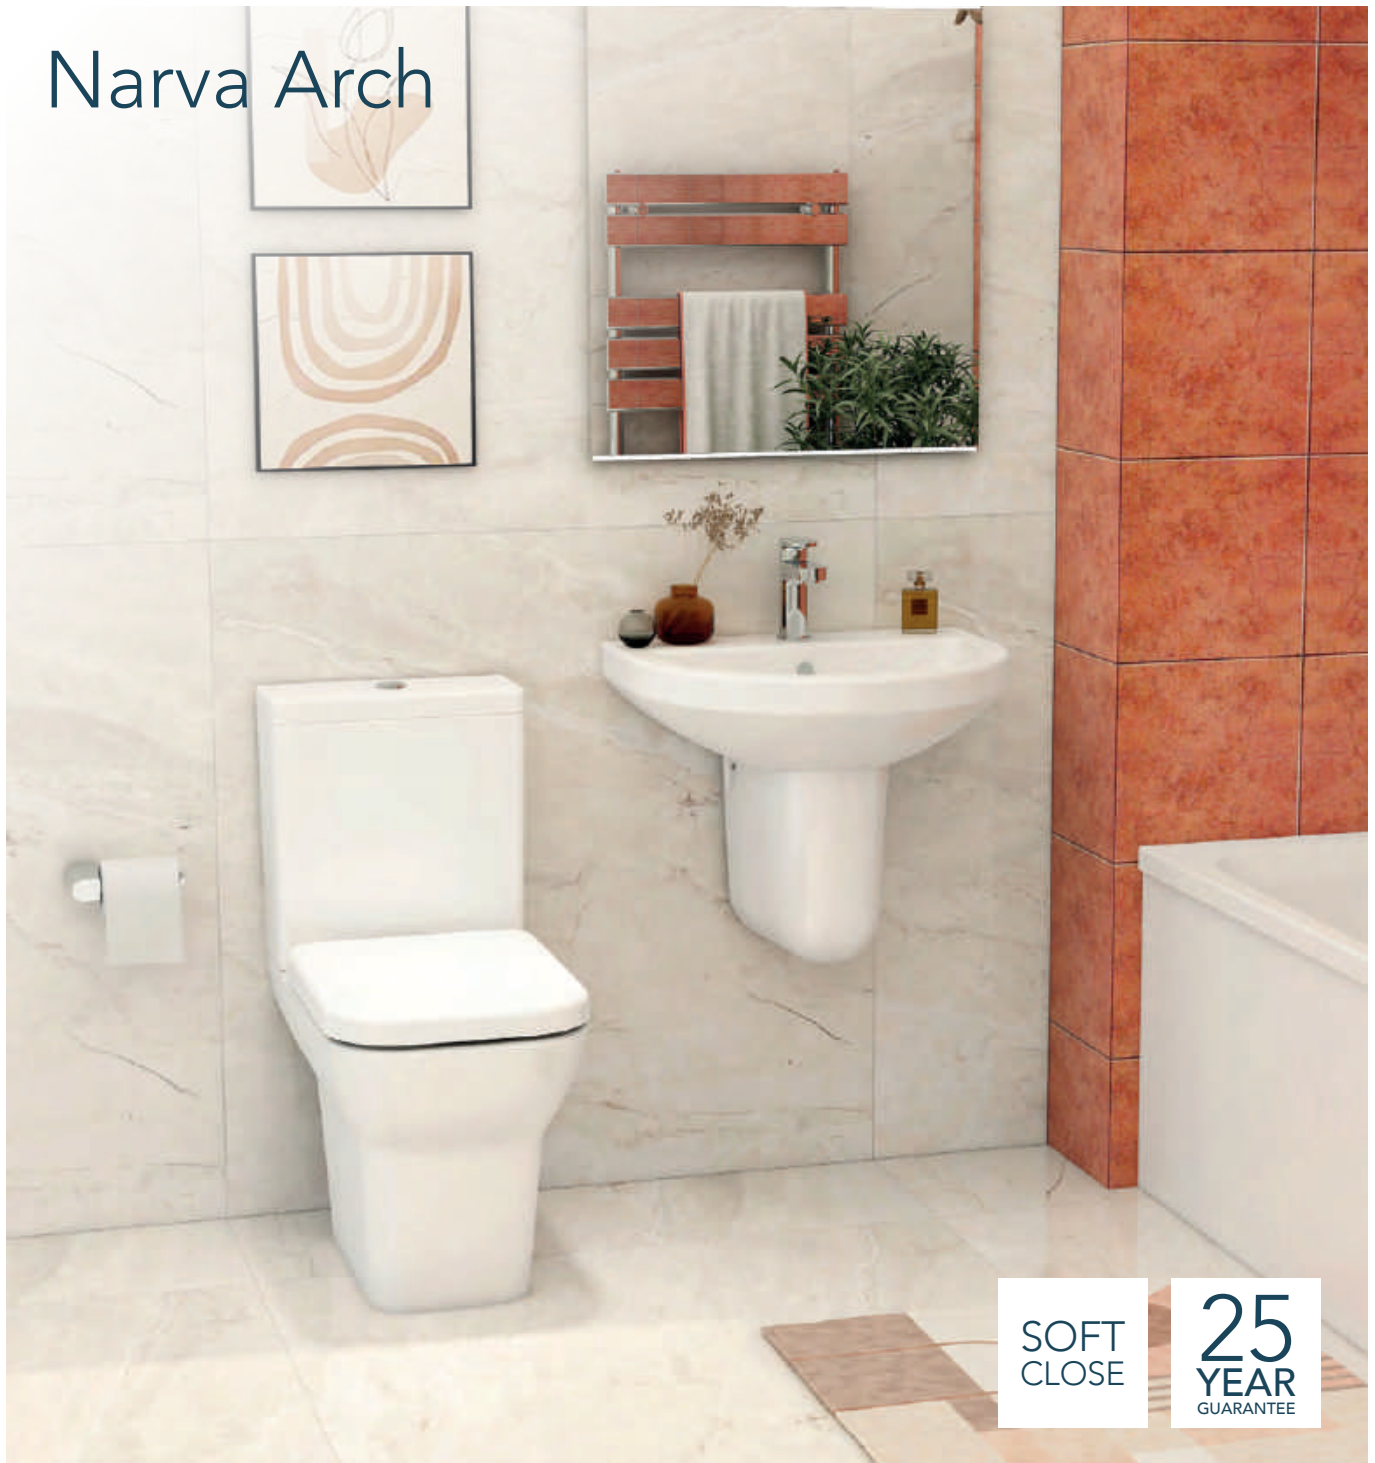

Narva Arch

• Seats - 1 Year Guarantee

Narva Arch Bathroom Suite

E10017	Close Coupled WC Pan	
	White - w360 x h400 x d620	£232.86
E10018	Close Coupled WC Cistern	
	White - w370 x h400 x d140	£87.32
E10019	Soft Close Seat with Quick Release	
	White - w358 x h45 x d430	£69.86

E10005	1 Tap Hole Basin	
	White - w550 x h200 x d460	£90.82
E10009	Full Pedestal	
	White - w160 x h690 x d170	£52.39

Total £533.25