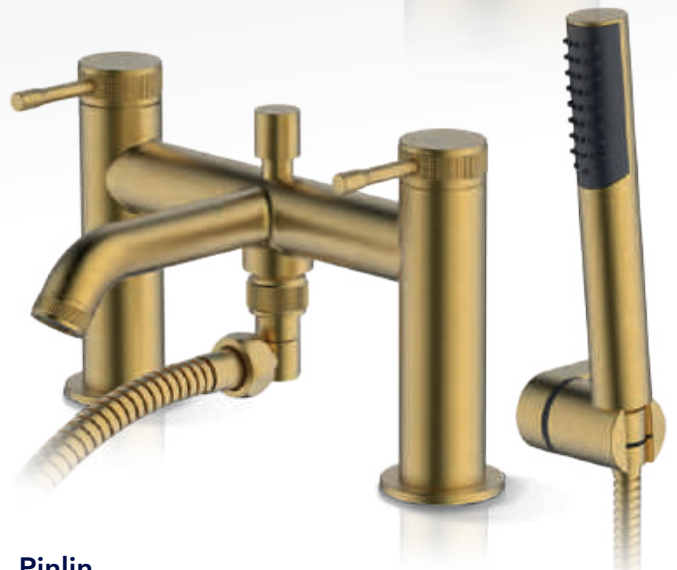

Pinlin
Dual Lever Bath/Shower Mixer Brushed Brass

E61057 Dual Lever Bath Shower Mixer - Brushed Brass - LP

£869.44