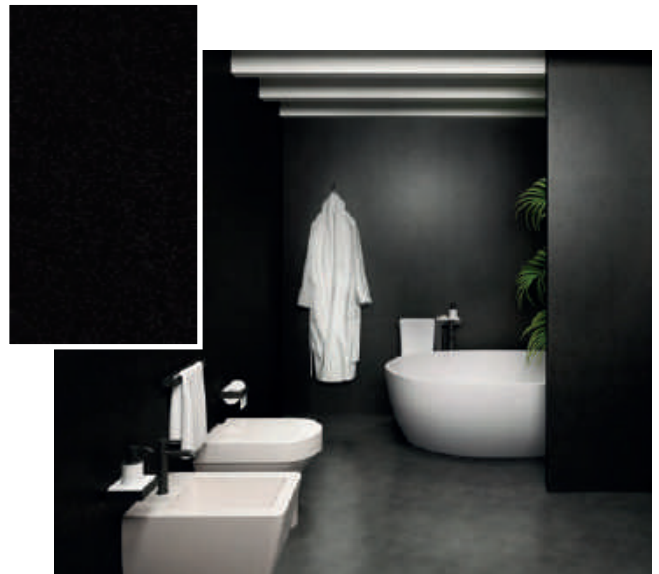

Anthracite Aspect

Wall Panel - 7-Ply Plywood Tongue and Groove E93013 2400 x 1200 x 11mm	£470.68
Wall Panel - 7-Ply Plywood Tongue and Groove E93015 2400 x 900 x 11mm	£470.68
Wall Panel - 7-Ply Plywood Tongue and Groove E93014 2400 x 600 x 11mm	£249.76
Wall Panel - Plywood Straight Edge E93016 2400 x 1200 x 11mm	£403.55
Wall Panel - Plywood Straight Edge E93017 2400 x 900 x 11mm	£403.55
Wall Panel - Plywood Straight Edge E93018 2400 x 600 x 11mm	£206.08