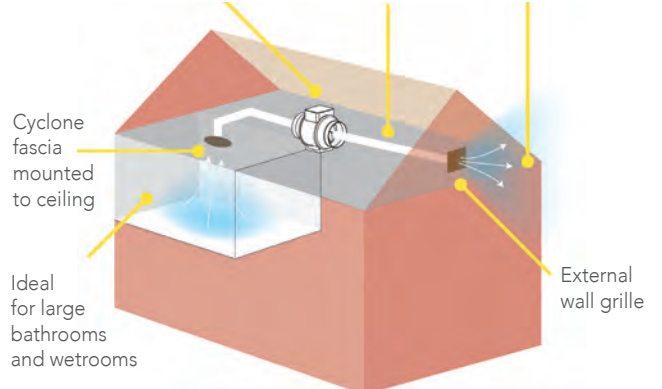

Inline Fan - Remotely sited within the loft space, connected to both the fascia and external wall grille via flexible ducting which is supplied with the Cyclone Fan.