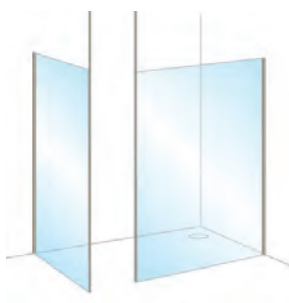

- x2 Corner Panels
- Glass-to-Glass Panel
- Deflector Panel
- Low Level Brace Kit