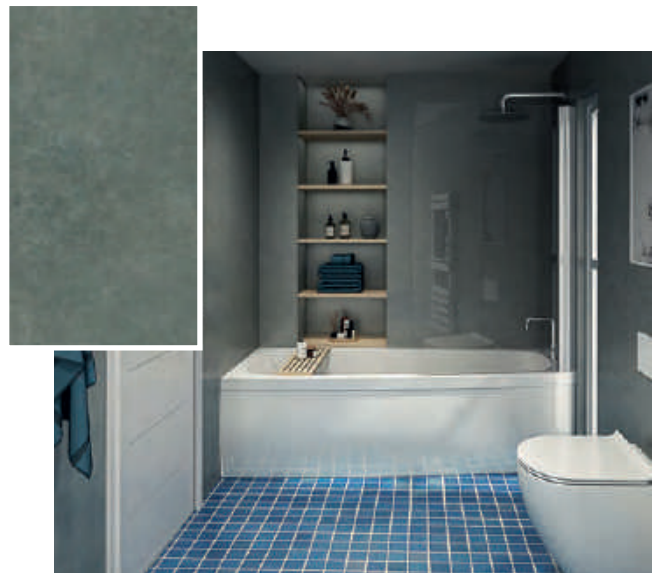

Ocean Cloud

Wall Panel - 7-Ply Plywood Tongue and Groove E93109 2400 x 1200 x 11mm	£381.10
Wall Panel - 7-Ply Plywood Tongue and Groove E93111 2400 x 900 x 11mm	£381.10
Wall Panel - 7-Ply Plywood Tongue and Groove E93110 2400 x 600 x 11mm	£210.10
Wall Panel - Plywood Straight Edge E93112 2400 x 1200 x 11mm	£315.30
Wall Panel - Plywood Straight Edge E93113 2400 x 900 x 11mm	£315.30
Wall Panel - Plywood Straight Edge E93114 2400 x 600 x 11mm	£210.10