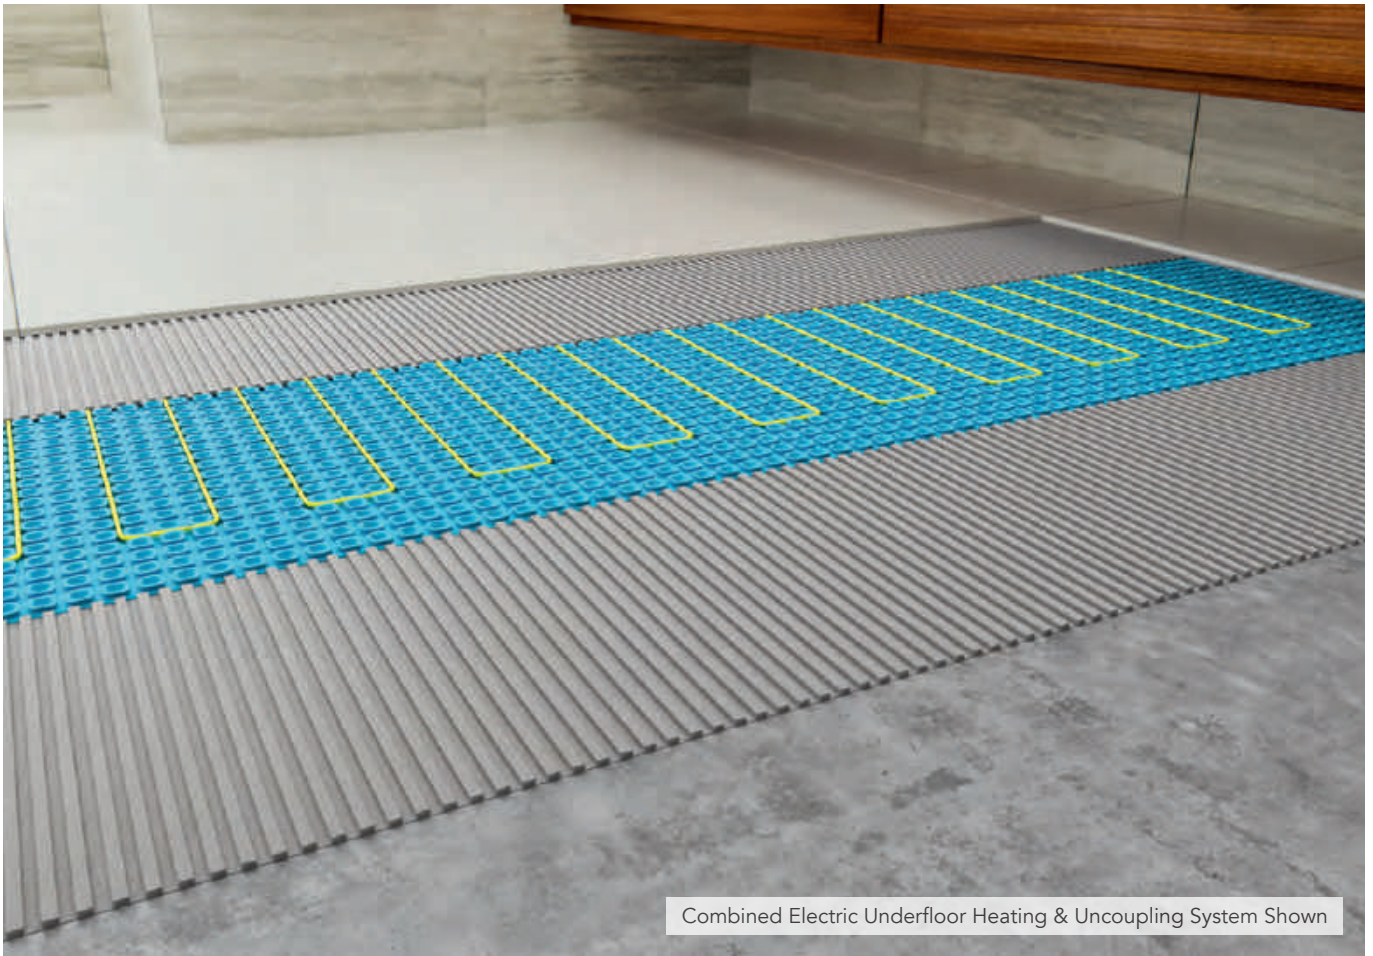

Combined Electric Underfloor Heating & Uncoupling System Shown

Feel the glow from beneath your feet.

Providing the ultimate feeling of comfort and luxury, it is inexpensive to install and run.

Benefits

Affordable luxury.

Underfloor heating doesn't have to be an expensive extravagance. Our UFH (Underfloor Heating) range is an economical way to bring warmth to any room.

Standard radiator system

- Heat rises from floor to ceiling
- Heat loss through roof
- Creates draughts and uneven heat
- Cold floors and hot heads