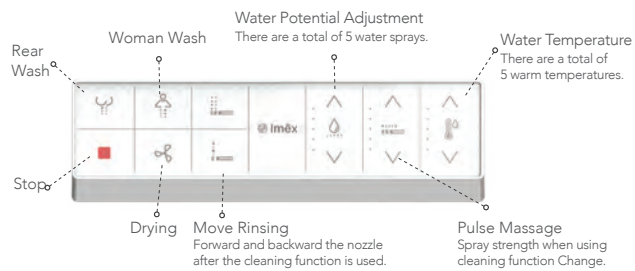

£3,667.53

Risco
Back-to-Wall Smart WC Pan

E10305
Back-to-Wall Smart Pan
w370 x h400 x d595

£3,667.53

Remote Control

Simple and clean design, functional operation at a glance; tilted design ergonomics, make the controller more comfortable to use and operate.