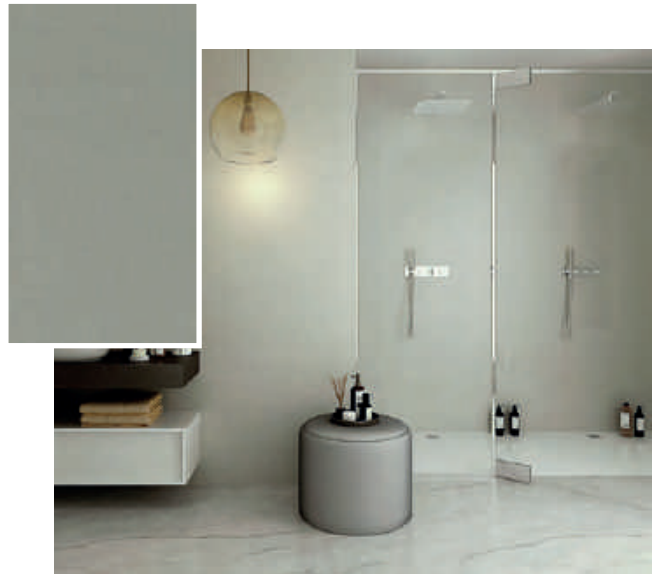

Metallic Aspect

Wall Panel - 7-Ply Plywood Tongue and Groove E93031 2400 x 1200 x 11mm	£470.68
Wall Panel - 7-Ply Plywood Tongue and Groove E93033 2400 x 900 x 11mm	£470.68
Wall Panel - 7-Ply Plywood Tongue and Groove E93032 2400 x 600 x 11mm	£249.76
Wall Panel - Plywood Straight Edge E93034 2400 x 1200 x 11mm	£403.55
Wall Panel - Plywood Straight Edge E93035 2400 x 900 x 11mm	£403.55
Wall Panel - Plywood Straight Edge E93036 2400 x 600 x 11mm	£206.08