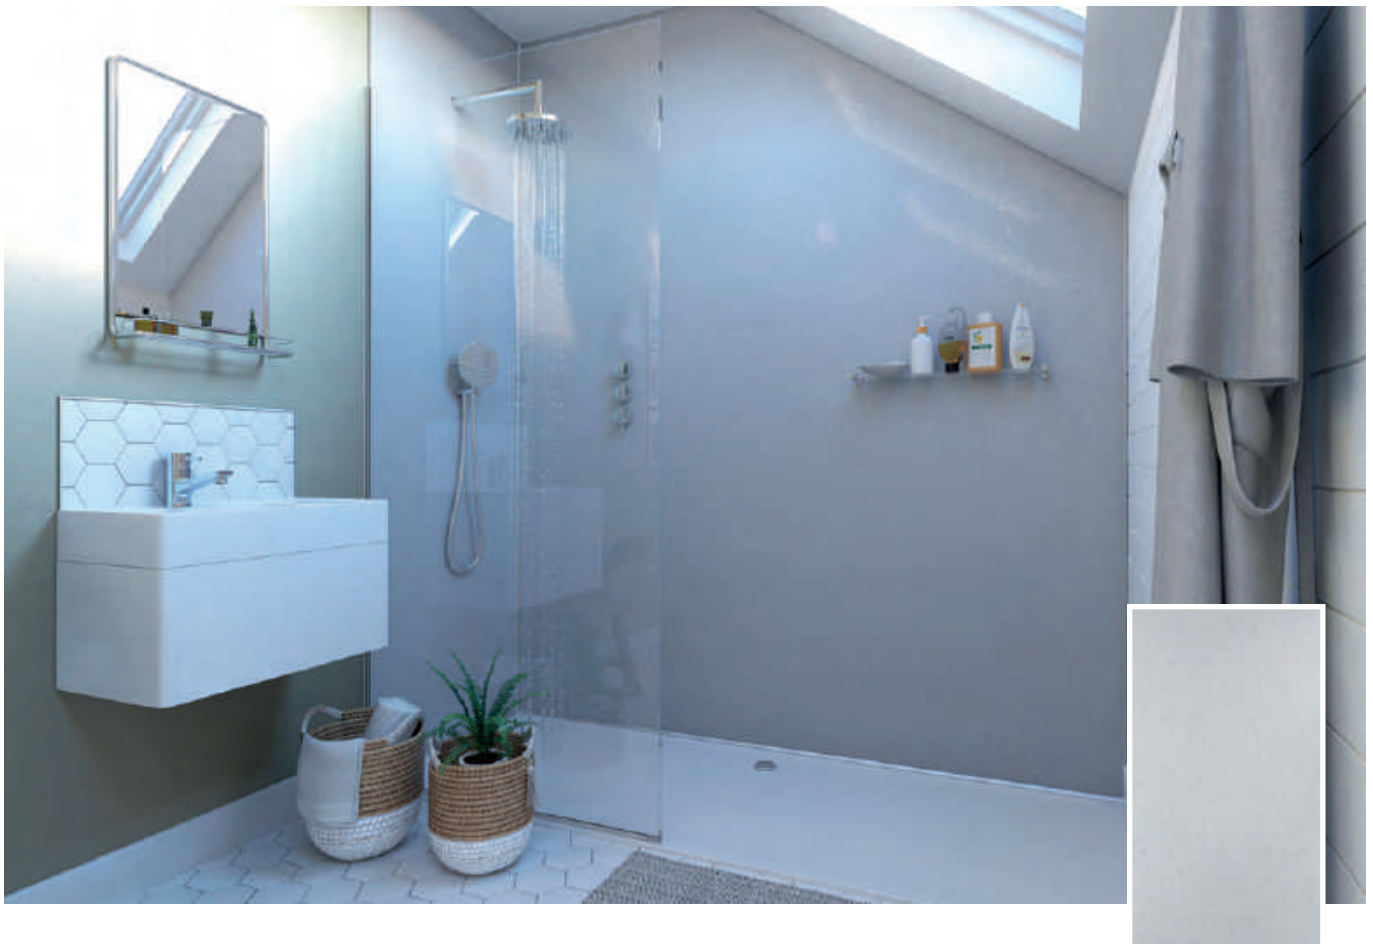

Chalk Ash

Wall Panel - MDF Tongue and Groove	
E81051 2440 x 1200 (1179 FINAL) x 10.5mm	£406.42
Wall Panel - MDF Tongue and Groove	
E81053 2440 x 900 (879 FINAL) x 10.5mm	£265.24
Wall Panel - MDF Tongue and Groove	
E81052 2440 x 600 (579 FINAL) x 10.5mm	£239.57
Wall Panel - MDF Straight Edge	
E81054 2400 x 1200 x 10.5mm	£380.75
Wall Panel - MDF Straight Edge	
E81055 2400 x 900 x 10.5mm	£361.50

White Glisten

Wall Panel - MDF Tongue and Groove	
E810056 2440 x 1200 (1179 FINAL) x 10.5mm	£406.42
Wall Panel - MDF Tongue and Groove	
E81058 2440 x 900 (879 FINAL) x 10.5mm	£265.24

Wall Panel - MDF Tongue and Groove	
E81057 2440 x 600 (579 FINAL) x 10.5mm	£239.57
Wall Panel - MDF Straight Edge	
E81059 2400 x 1200 x 10.5mm	£380.75
Wall Panel - MDF Straight Edge	
E81060 2400 x 900 x 10.5mm	£361.50