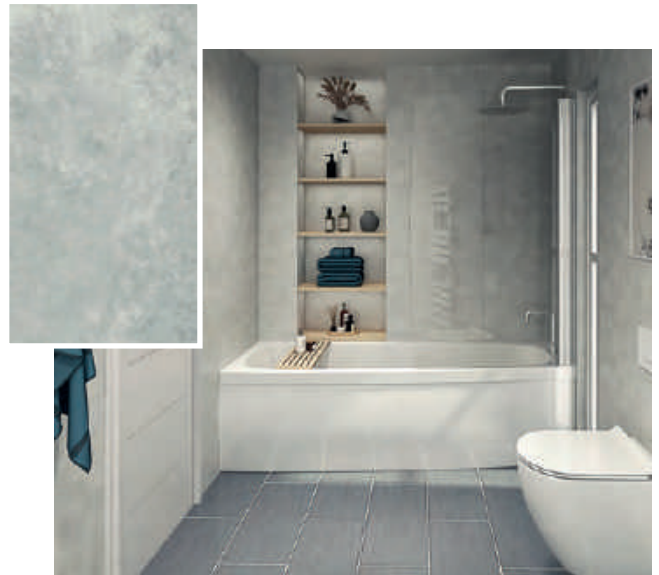

Nimbus Marble

Wall Panel - 7-Ply Plywood Tongue and Groove E93103 2400 x 1200 x 11mm	£381.00
Wall Panel - 7-Ply Plywood Tongue and Groove E93107 2400 x 900 x 11mm	£381.10
Wall Panel - 7-Ply Plywood Tongue and Groove E93106 2400 x 600 x 11mm	£210.10
Wall Panel - Plywood Straight Edge E93104 2400 x 1200 x 11mm	£315.30
Wall Panel - Plywood Straight Edge E93105 2400 x 900 x 11mm	£315.30
Wall Panel - Plywood Straight Edge E93108 2400 x 600 x 11mm	£210.10