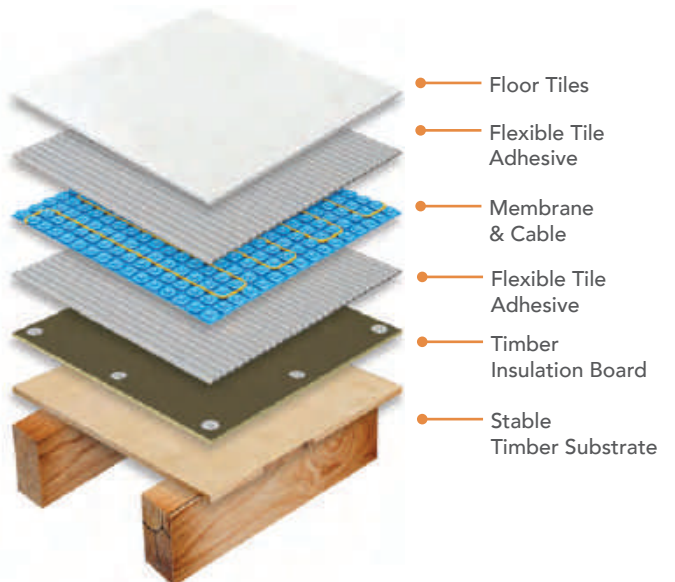

What type of UFH do I require?

Product	Tiles	Stone	Laminate	Porcelain	Carpet
150w/m2 Mat	•	•	•	•	•
200w/m2 Mat	•	•	•	•	•
Membrane & Cable	•	•			

For small awkward areas and wet rooms, use Membrane and cable.

For regular areas 1-24m² use 150w/m² mat. For high output use 200w/m² mat.

Combined Underfloor Heating & Uncoupling System