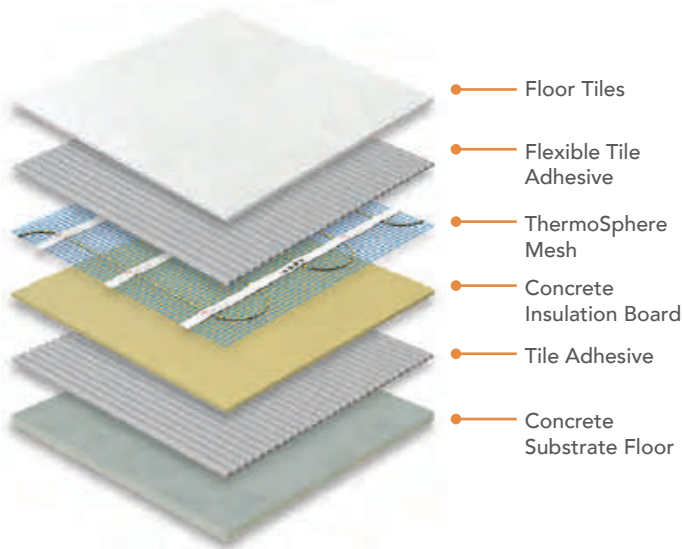

Applications

UFH products have a wide range of applications and can be installed on timber and concrete substrates.

Suitable for almost all floor finishes; here are some examples illustrating the composition.

Electric Underfloor Heating Mesh