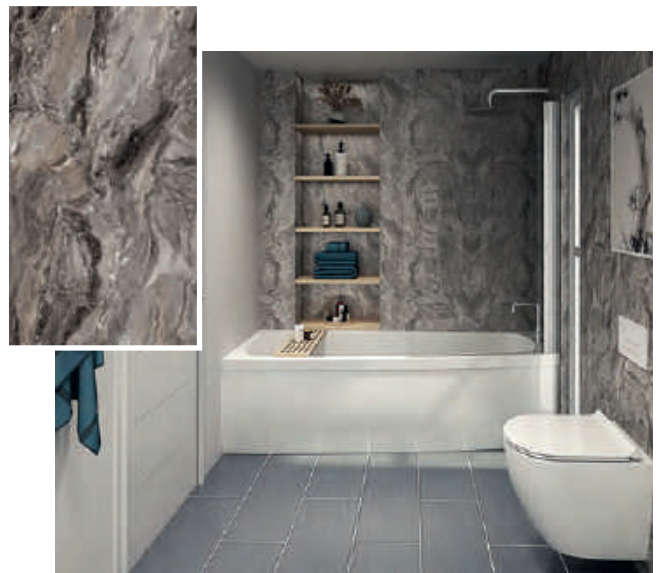

Hazel Marble

Wall Panel - 7-Ply Plywood Tongue and Groove E93127 2400 x 1200 x 11mm	£381.00
Wall Panel - 7-Ply Plywood Tongue and Groove E93129 2400 x 900 x 11mm	£381.10
Wall Panel - 7-Ply Plywood Tongue and Groove E93128 2400 x 600 x 11mm	£210.10
Wall Panel - Plywood Straight Edge E93130 2400 x 1200 x 11mm	£315.30
Wall Panel - Plywood Straight Edge E93131 2400 x 900 x 11mm	£315.30
Wall Panel - Plywood Straight Edge E93132 2400 x 600 x 11mm	£210.10