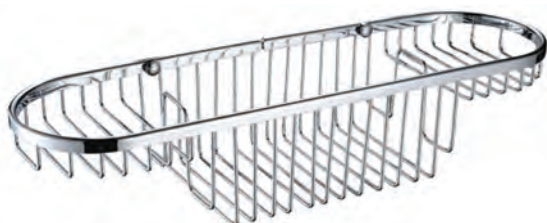

Wire Bath Basket Wall Fixed

COMP BASK01 C
w435 x h90 x d120

£112.42