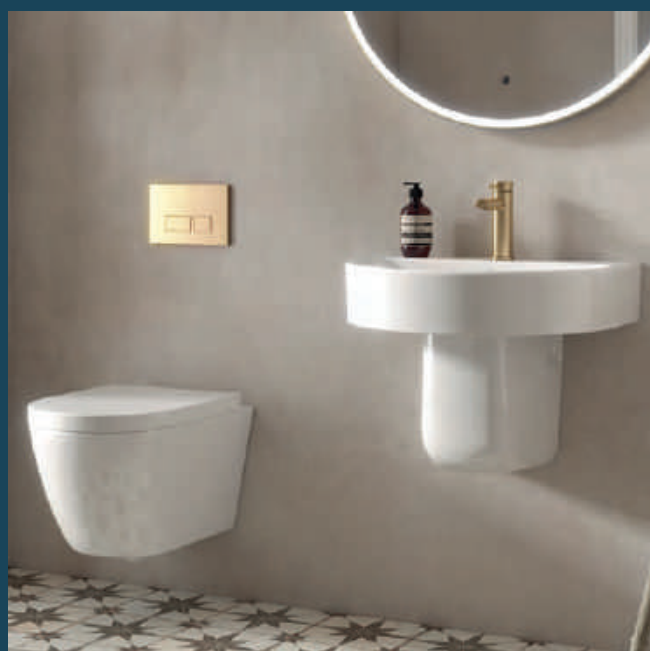

Quick-release and soft-close toilet seats are much more hygienic and will help make cleaning your sanitaryware easier.

SMART Cisterns & Ceramics

P10 - 11

Modern Ceramics

P12 - 41

Traditional Ceramics

P42 - 51

Vessel Basins

P52 - 53

Toilet Seats

P54 - 55

Durwater

Rothelan

Trenton >

Touch Smart Push Button Wall Hung Cistern Frame with Aira Wall Hung Smart WC Pan.