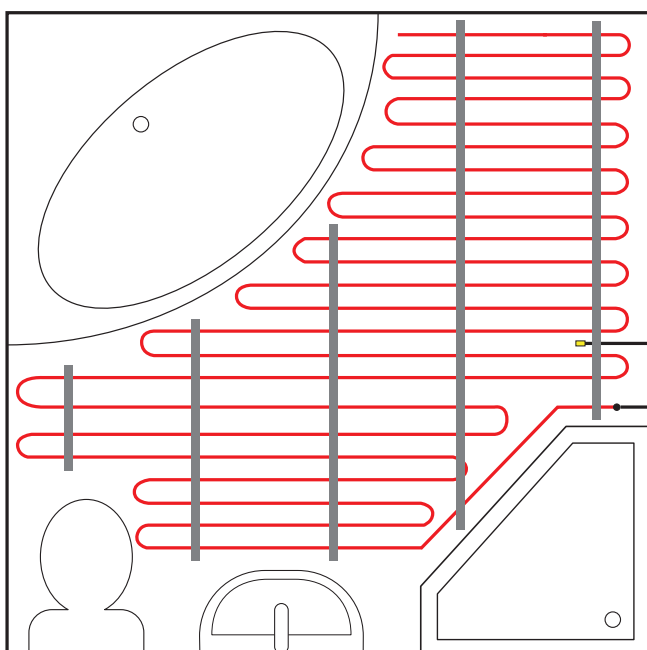

Cable Layout

Simple installation in irregular areas

Diagram below shows a typical bathroom layout.