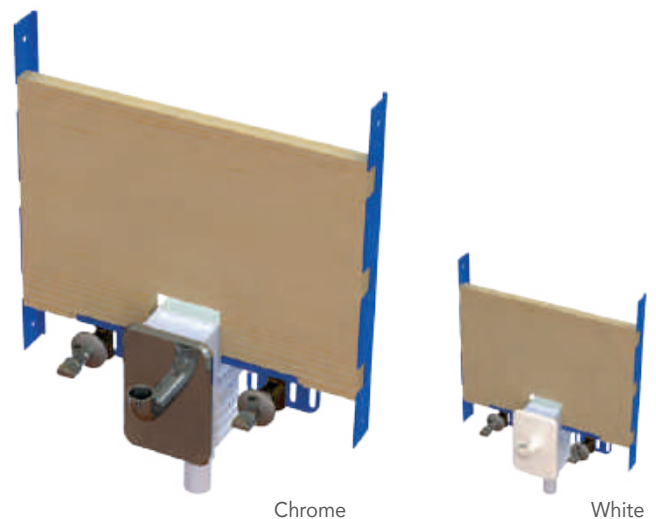

Chrome

White

In-Wall Furniture Basin Frame

E20393

Includes **White** Trap

£233.24

E20394

Includes **Chrome** Trap

£245.58

Wall-hung support frame only

30mm marine plywood bearer for secure universal basin fixing

Supplied with full pre-wall instruction bolt kit