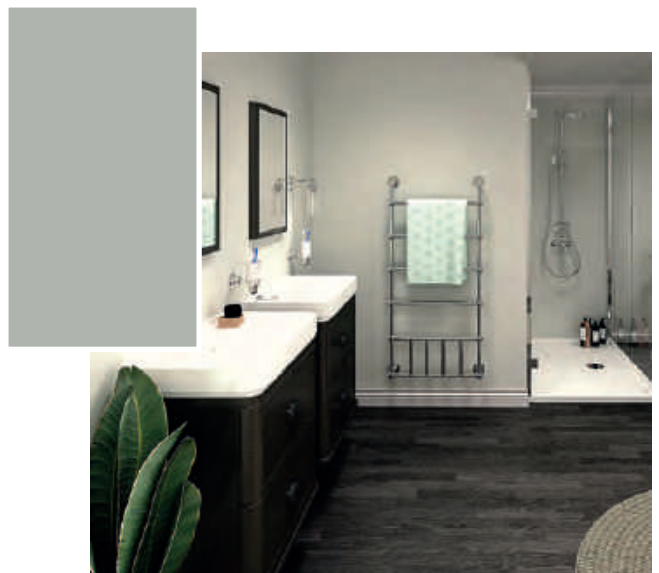

Matt Grey

Wall Panel - 7-Ply Plywood Tongue and Groove E93085 2400 x 1200 x 11mm	£426.62
Wall Panel - 7-Ply Plywood Tongue and Groove E93086 2400 x 600 x 11mm	£228.03
Wall Panel - 7-Ply Plywood Tongue and Groove E93087 2400 x 900 x 11mm	£426.62
Wall Panel - Plywood Straight Edge E93088 2400 x 1200 x 11mm	£363.39
Wall Panel - Plywood Straight Edge E93089 2400 x 900 x 11mm	£363.39
Wall Panel - Plywood Straight Edge E93090 2400 x 600 x 11mm	£185.97